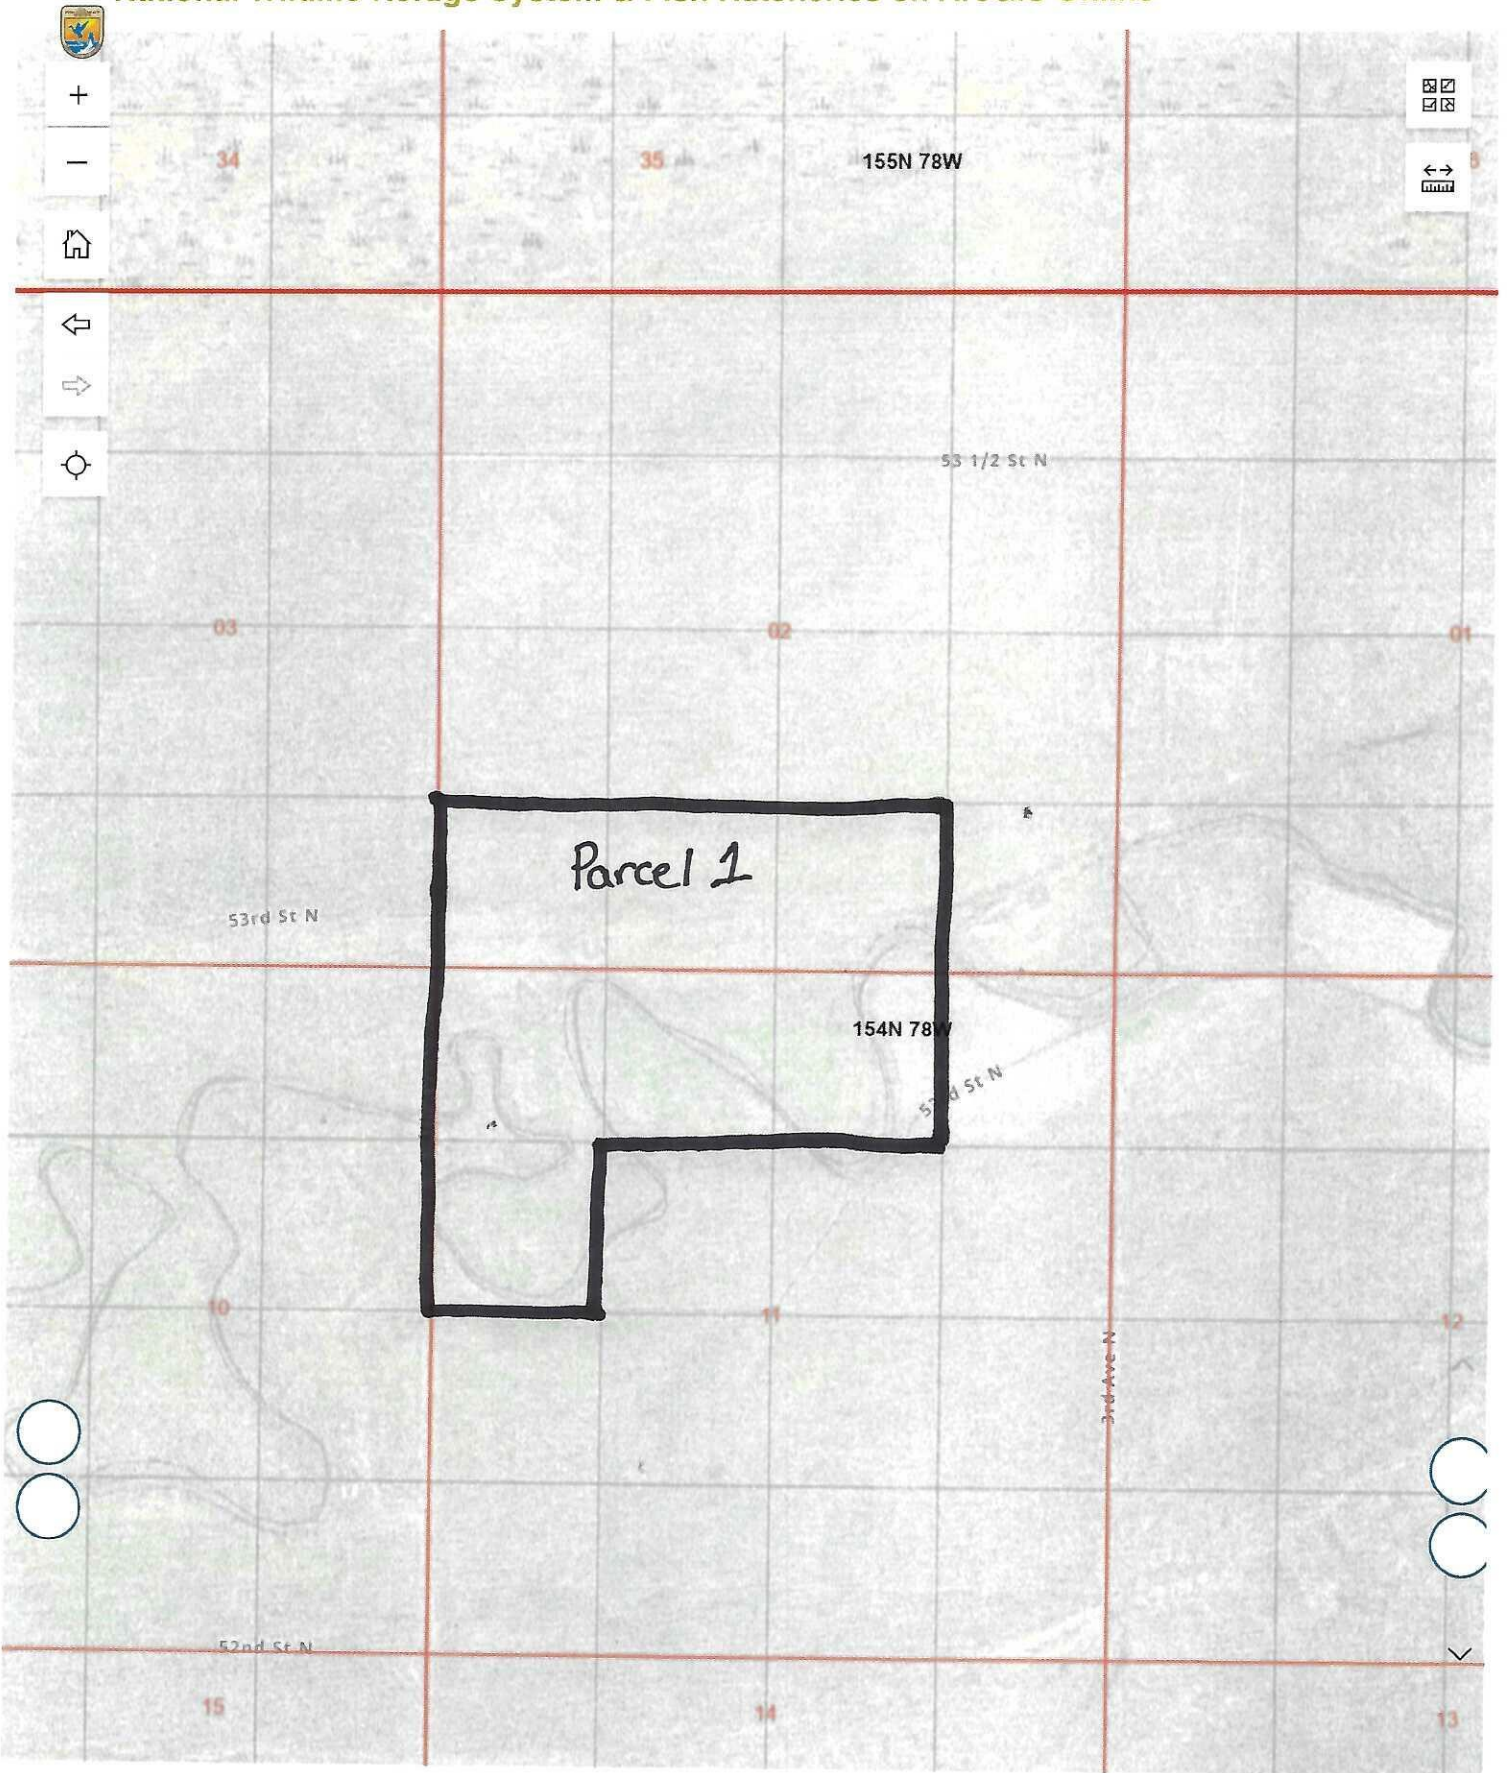

National Wildlife Refuge System & Fish Hatcheries on ArcGIS Online

Double click search r...

2,000 ft

National Wildlife Refuge System & Fish Hatcheries on ArcGIS Online

Double click search r...

2,000 ft