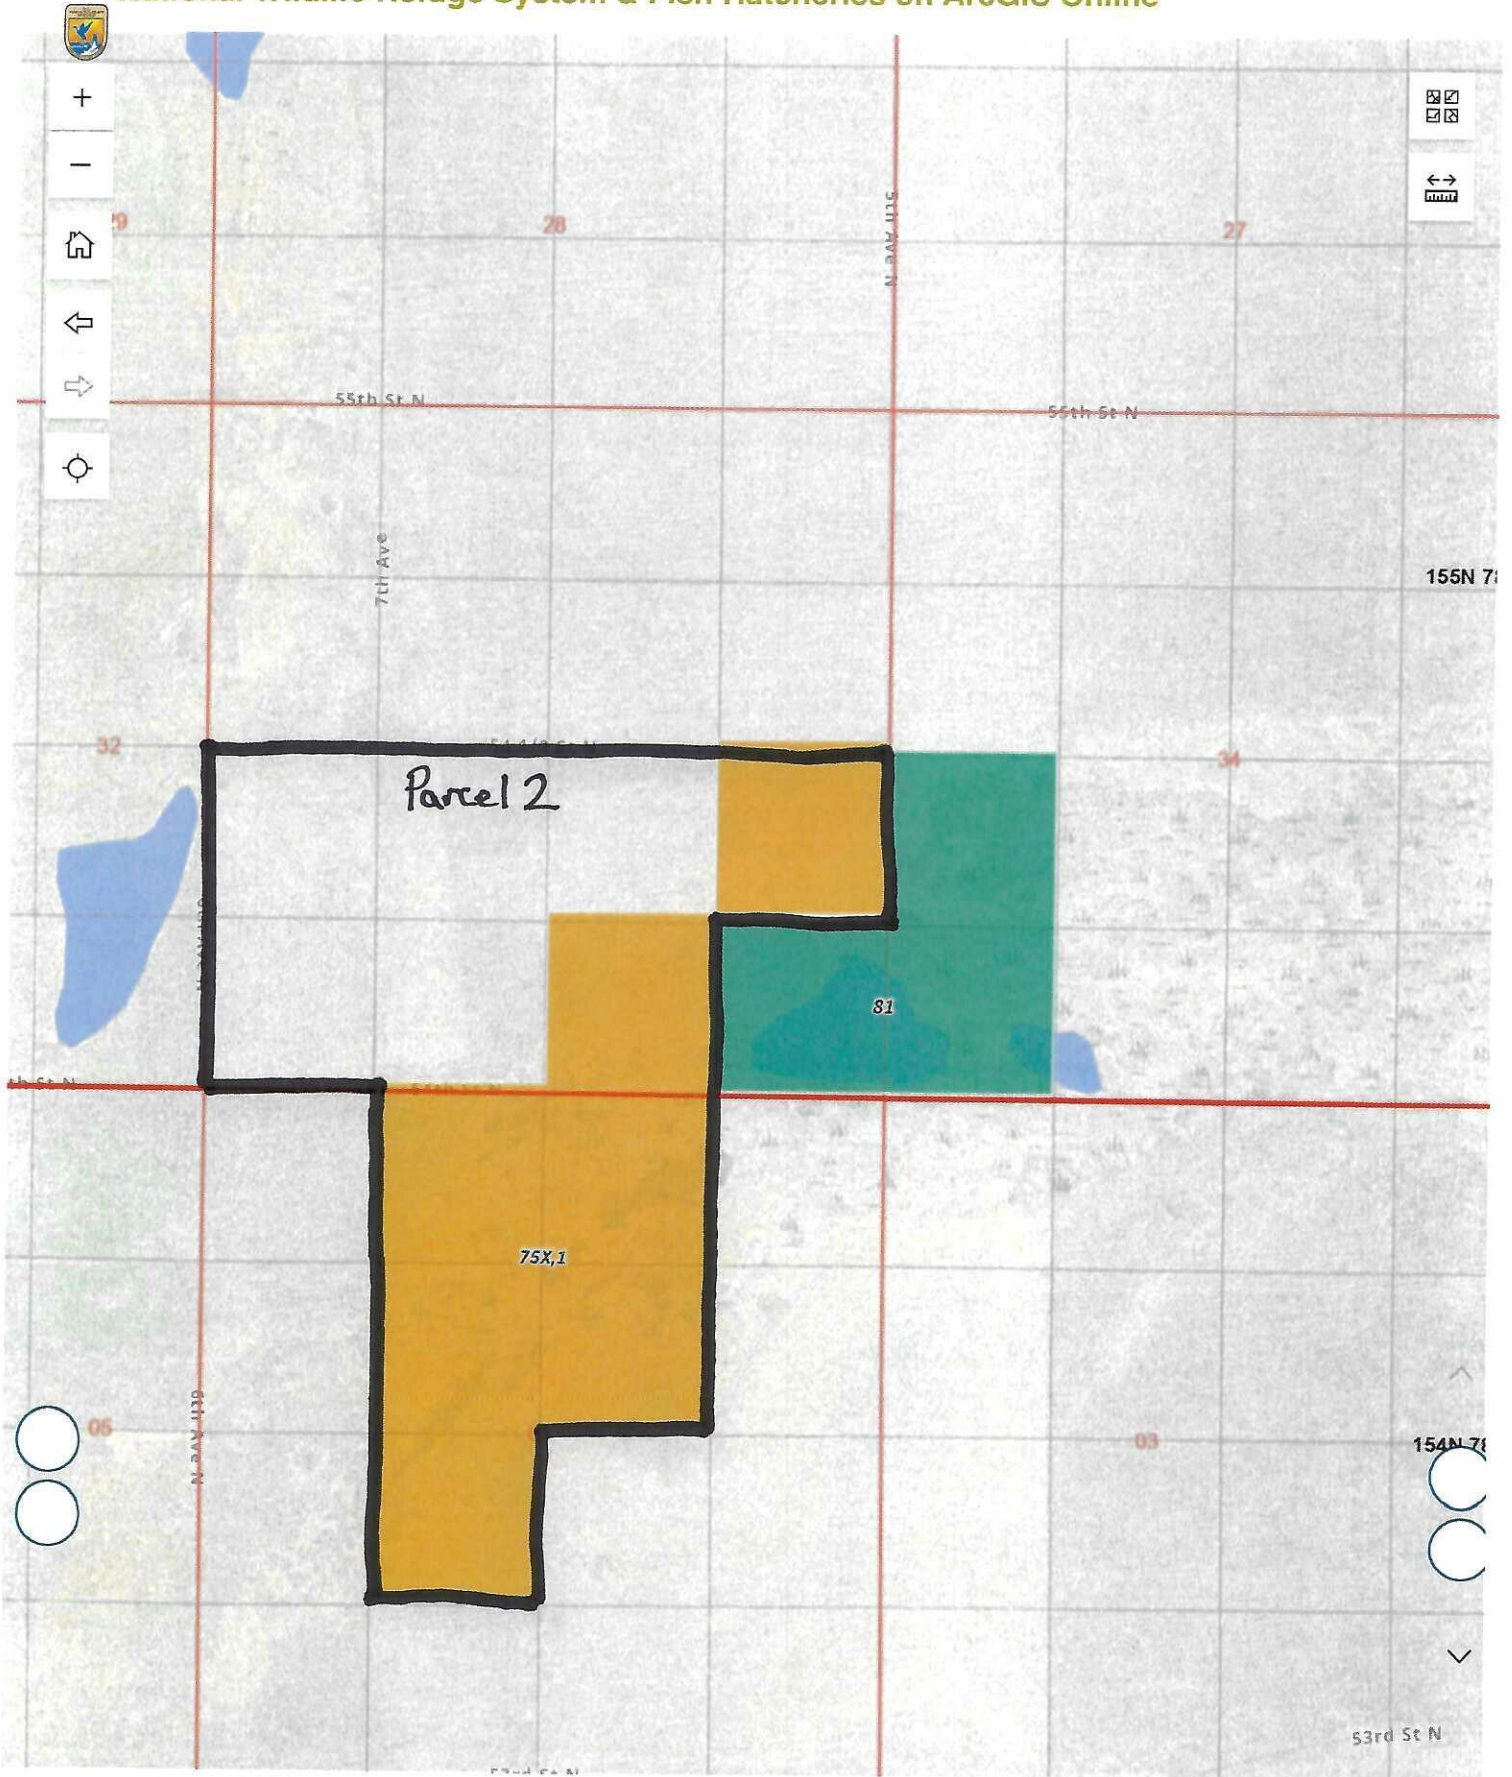

National Wildlife Refuge System & Fish Hatcheries on ArcGIS Online

Double click search r...

2,000 ft

National Wildlife Refuge System & Fish Hatcheries on ArcGIS Online

Double click search r...

2,000 ft