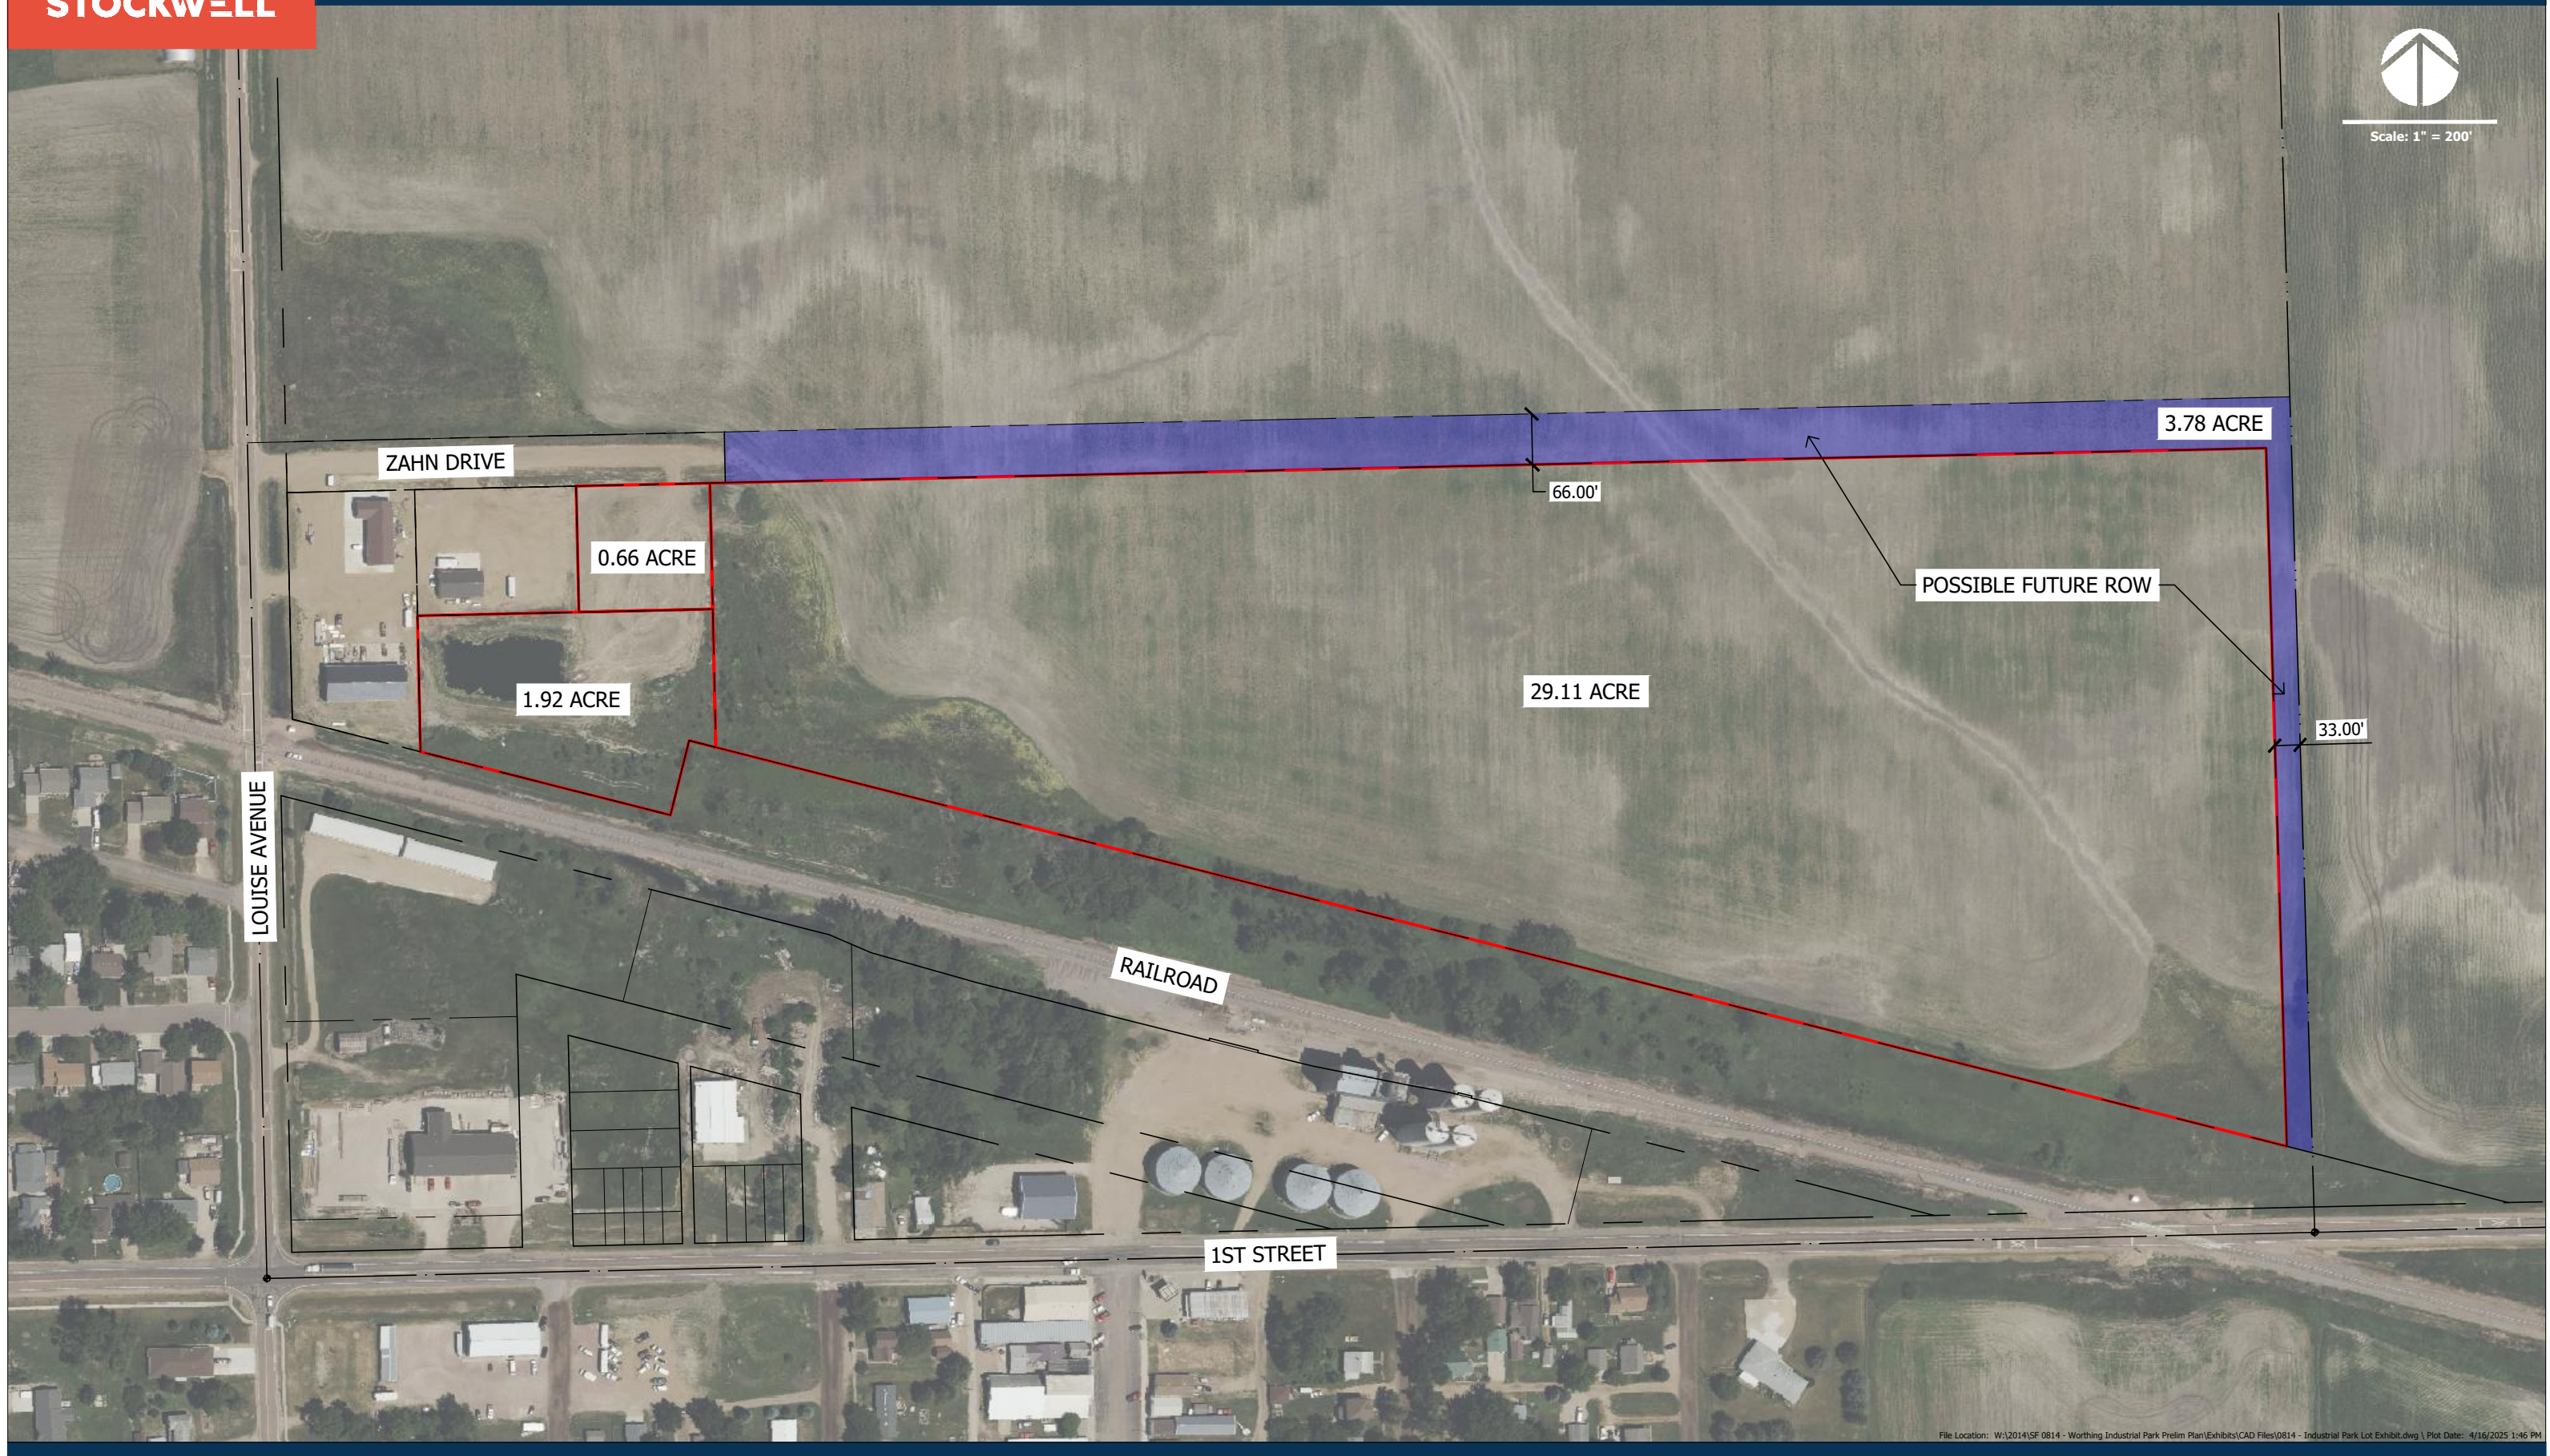

Scale: 1" = 200'

File Location: W:\2014\SF 0814 - Worthing Industrial Park Prelim Plan\Exhibits\CAD Files\0814 - Industrial Park Lot Exhibit.dwg | Plot Date: 4/16/2025 1:46 PM