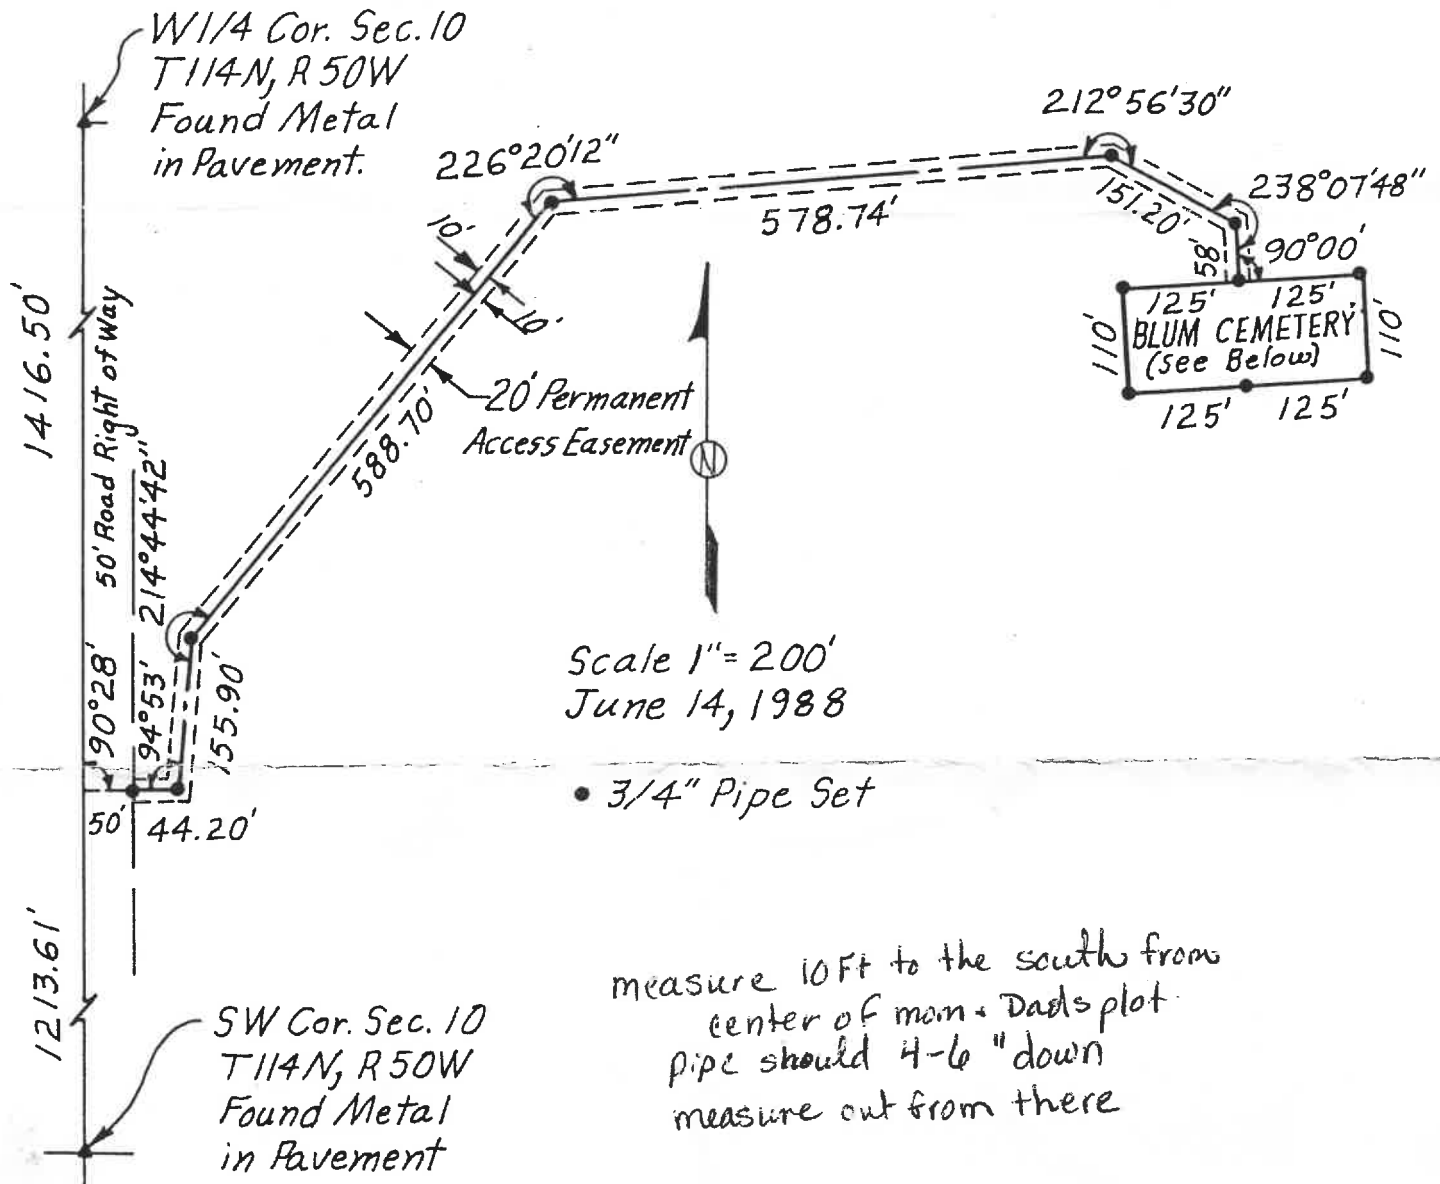

PLAT OF
 BLUM CEMETERY ADDITION IN THE COUNTY OF DEUEL,
 located in the SW1/4 of Section 10, T114N, R50W of the 5th
 P.M., Deuel County, South Dakota.

Scale 1" = 200'
June 14, 1988

• 3/4" Pipe Set

1213.61'

SW Cor. Sec. 10
T114N, R50W
Found Metal
in Pavement

measure 10ft to the south from
center of mem. Dads plot
pipe should 4-6" down
measure out from there

Wayne R. Haug
Wayne R. Haug
Reg. P.E. & L.S. No. 2249