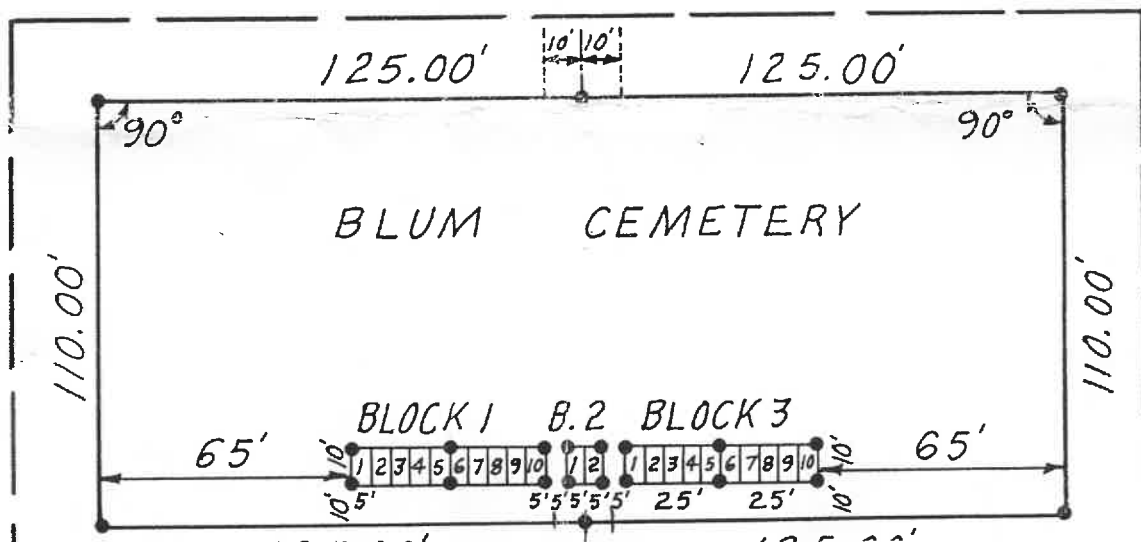

PLAT OF
 BLUM CEMETERY ADDITION IN THE COUNTY OF DEUEL,
 located in the SW1/4 of Section 10, T114N, R50W of the 5th
 P.M., Deuel County, South Dakota.

Scale 1" = 200'
June 14, 1988

• 3/4" Pipe Set

1213.61'

SW Cor. Sec. 10
T114N, R50W
Found Metal
in Pavement

measure 10ft to the south from
center of mem. Dads plot
pipe should 4-6" down
measure out from there

Wayne R. Haug
Wayne R. Haug
Reg. P.E. & L.S. No. 2249