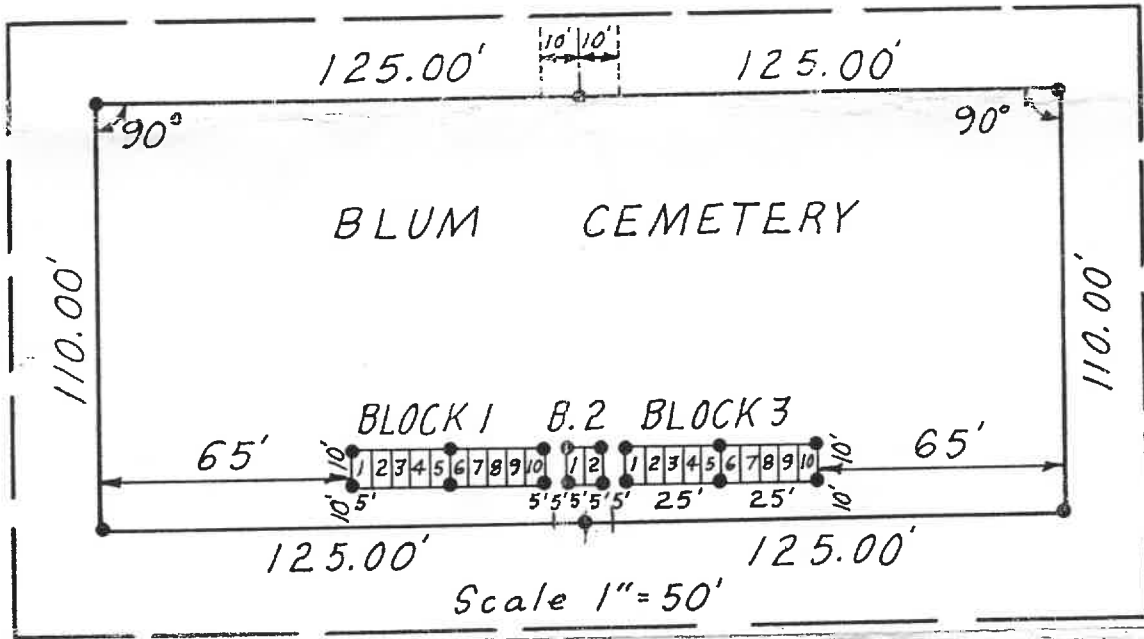

PLAT OF
 BLUM CEMETERY ADDITION IN THE COUNTY OF DEUEL,
 located in the SW1/4 of Section 10, T114N, R50W of the 5th
 P.M., Deuel County, South Dakota.

Scale 1" = 200'
June 14, 1988

• 3/4" Pipe Set

1213.61'

SW Cor. Sec. 10
T114N, R50W
Found Metal
in Pavement

measure 10ft to the south from
center of mem. Dads plot
pipe should 4-6" down
measure out from there

Wayne R. Haug
Wayne R. Haug
Reg. P.E. & L.S. No. 2249